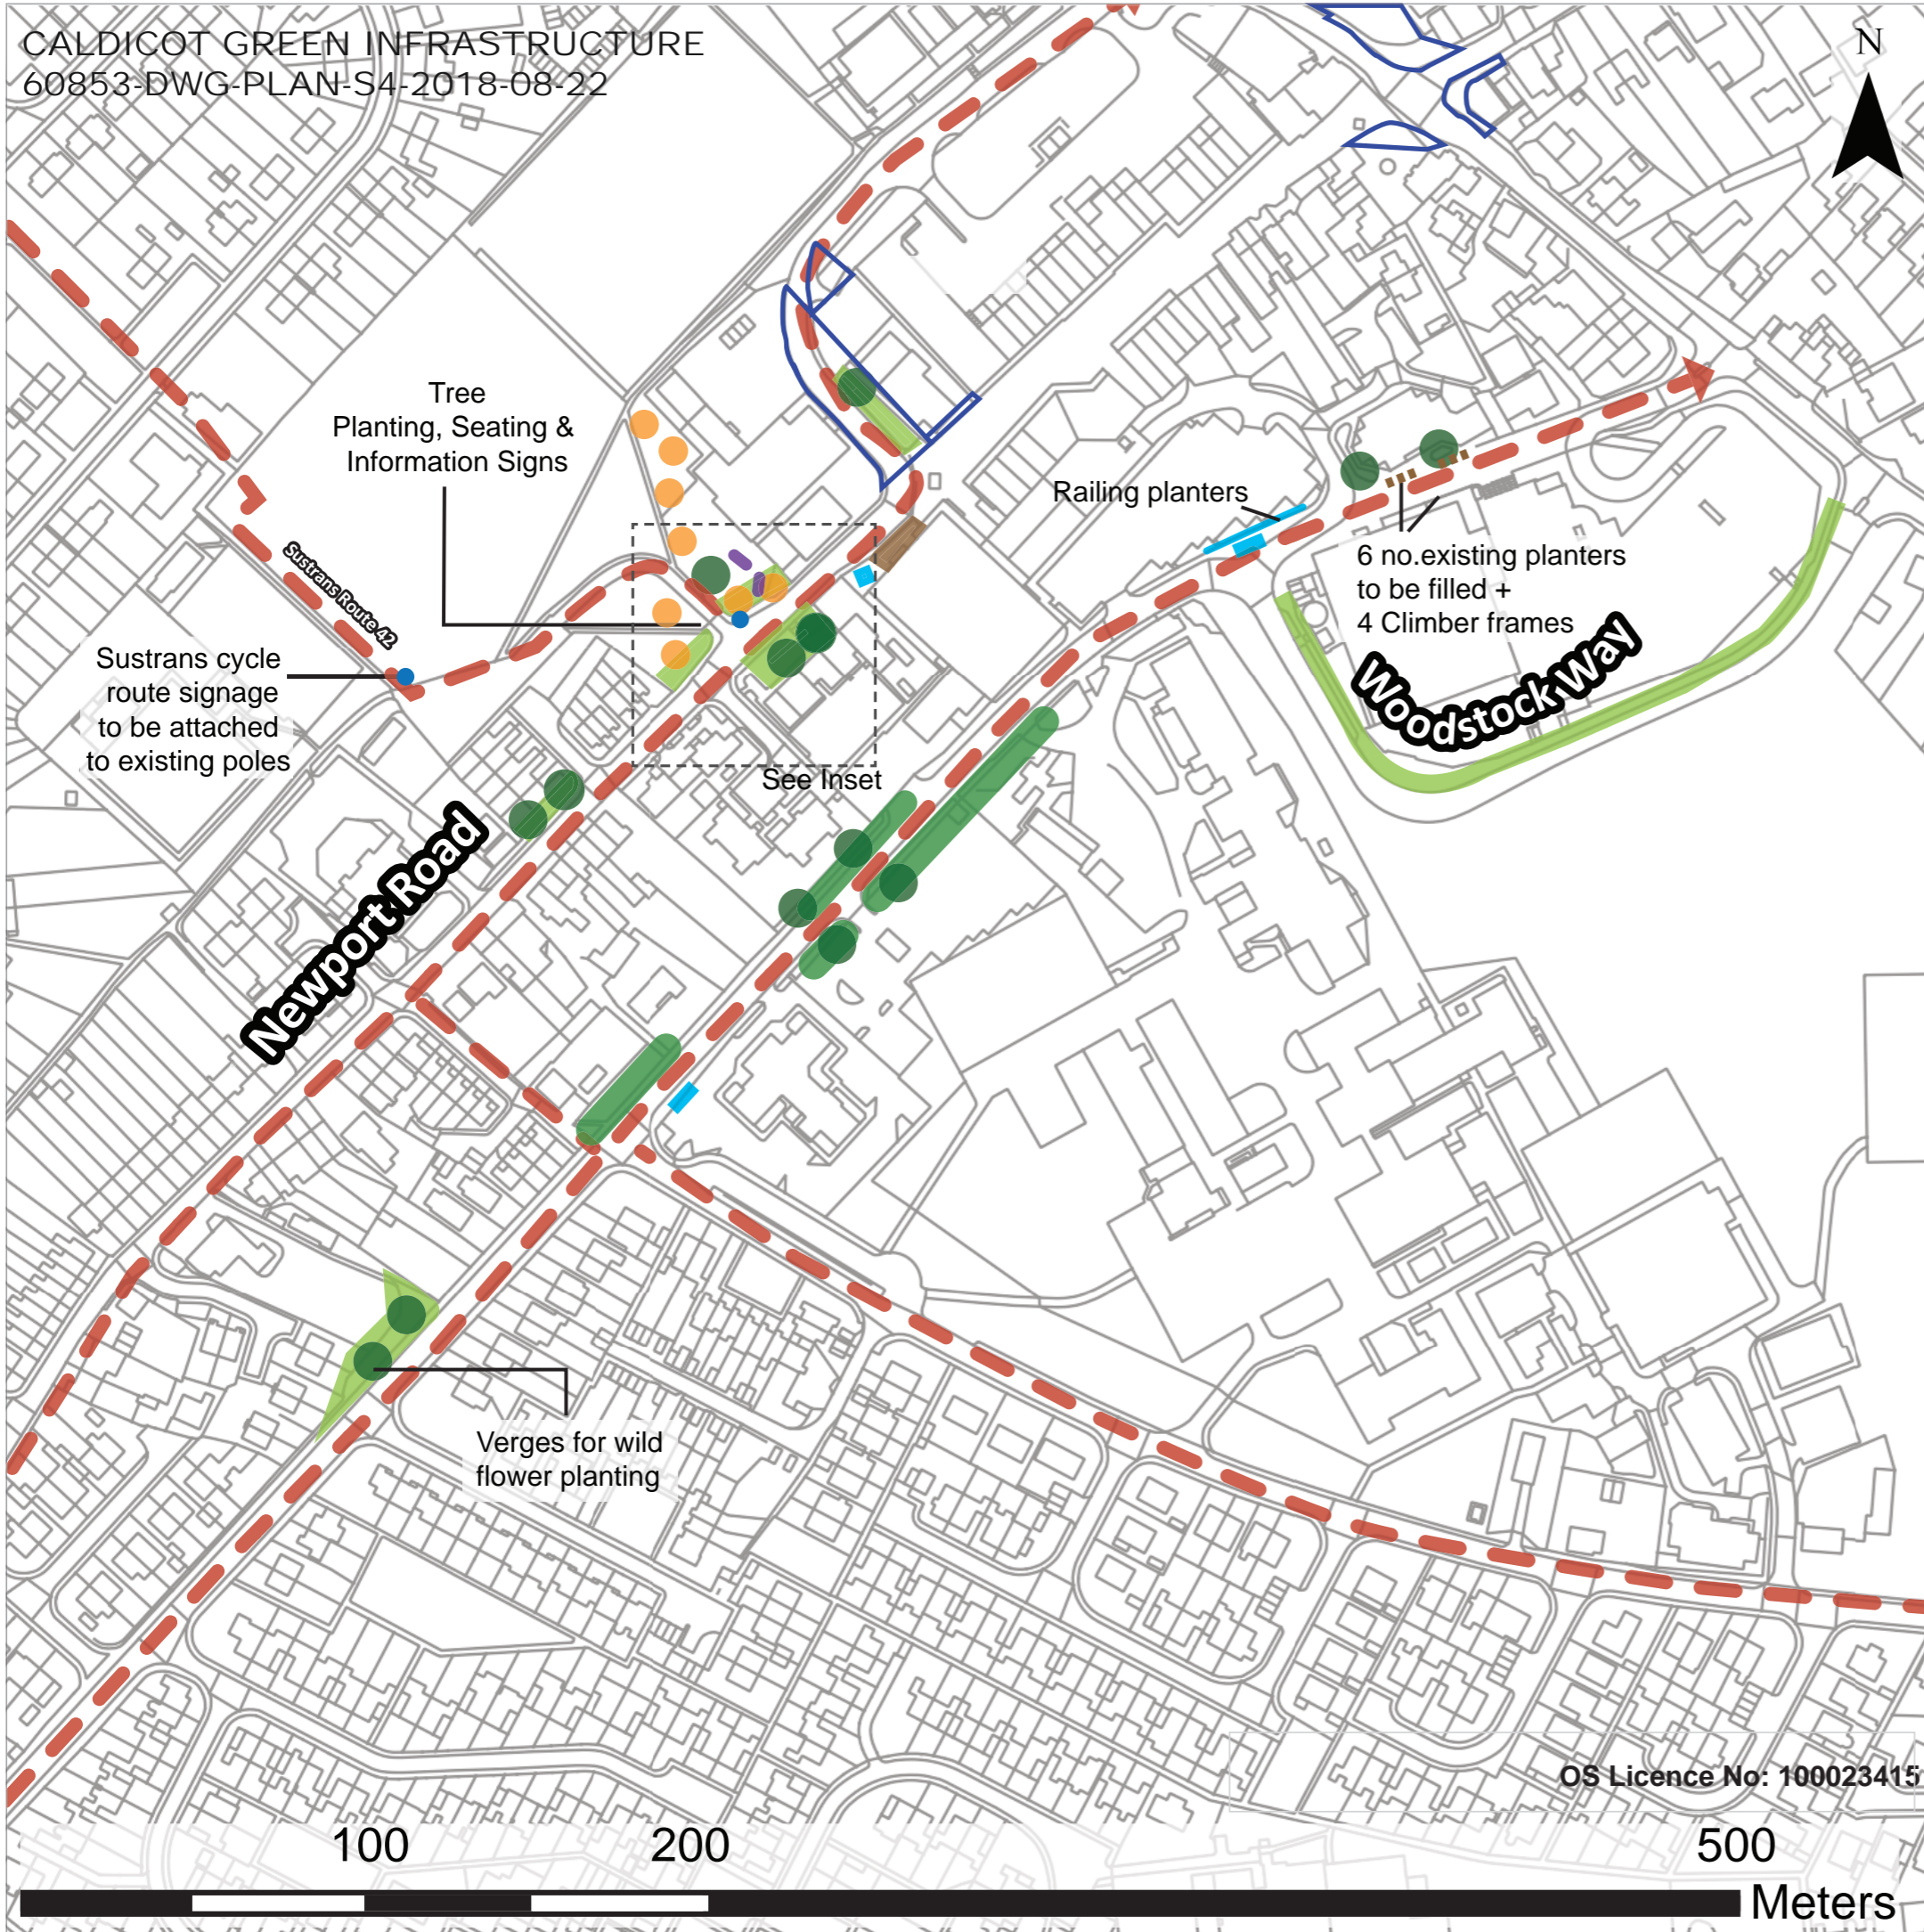

• Environmental Consultants
• Planners
• Landscape Architects
• Landscape Managers
• Urban Designers
• Ecologists

10 Park Grove • Cardiff • CF10 3BN • 029 2022 8966 • admin@tacp.co.uk